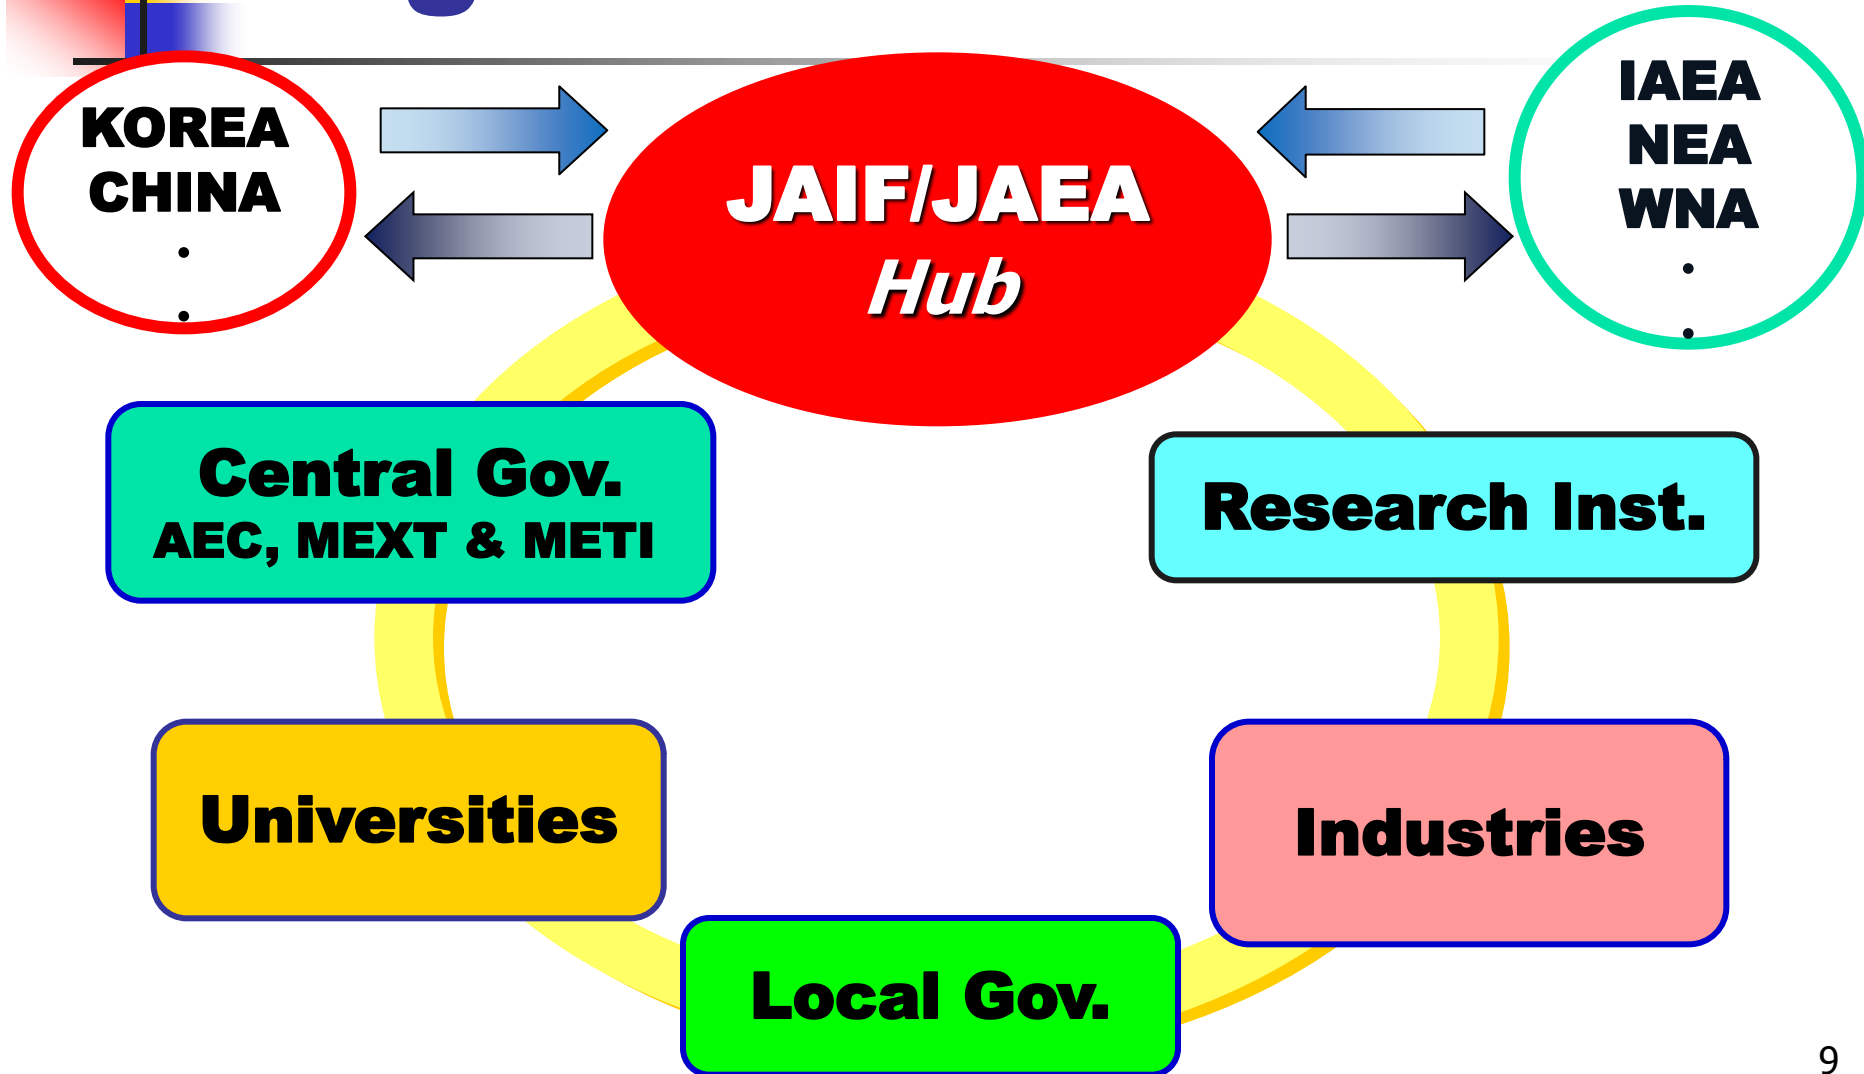

Regional HRD Network