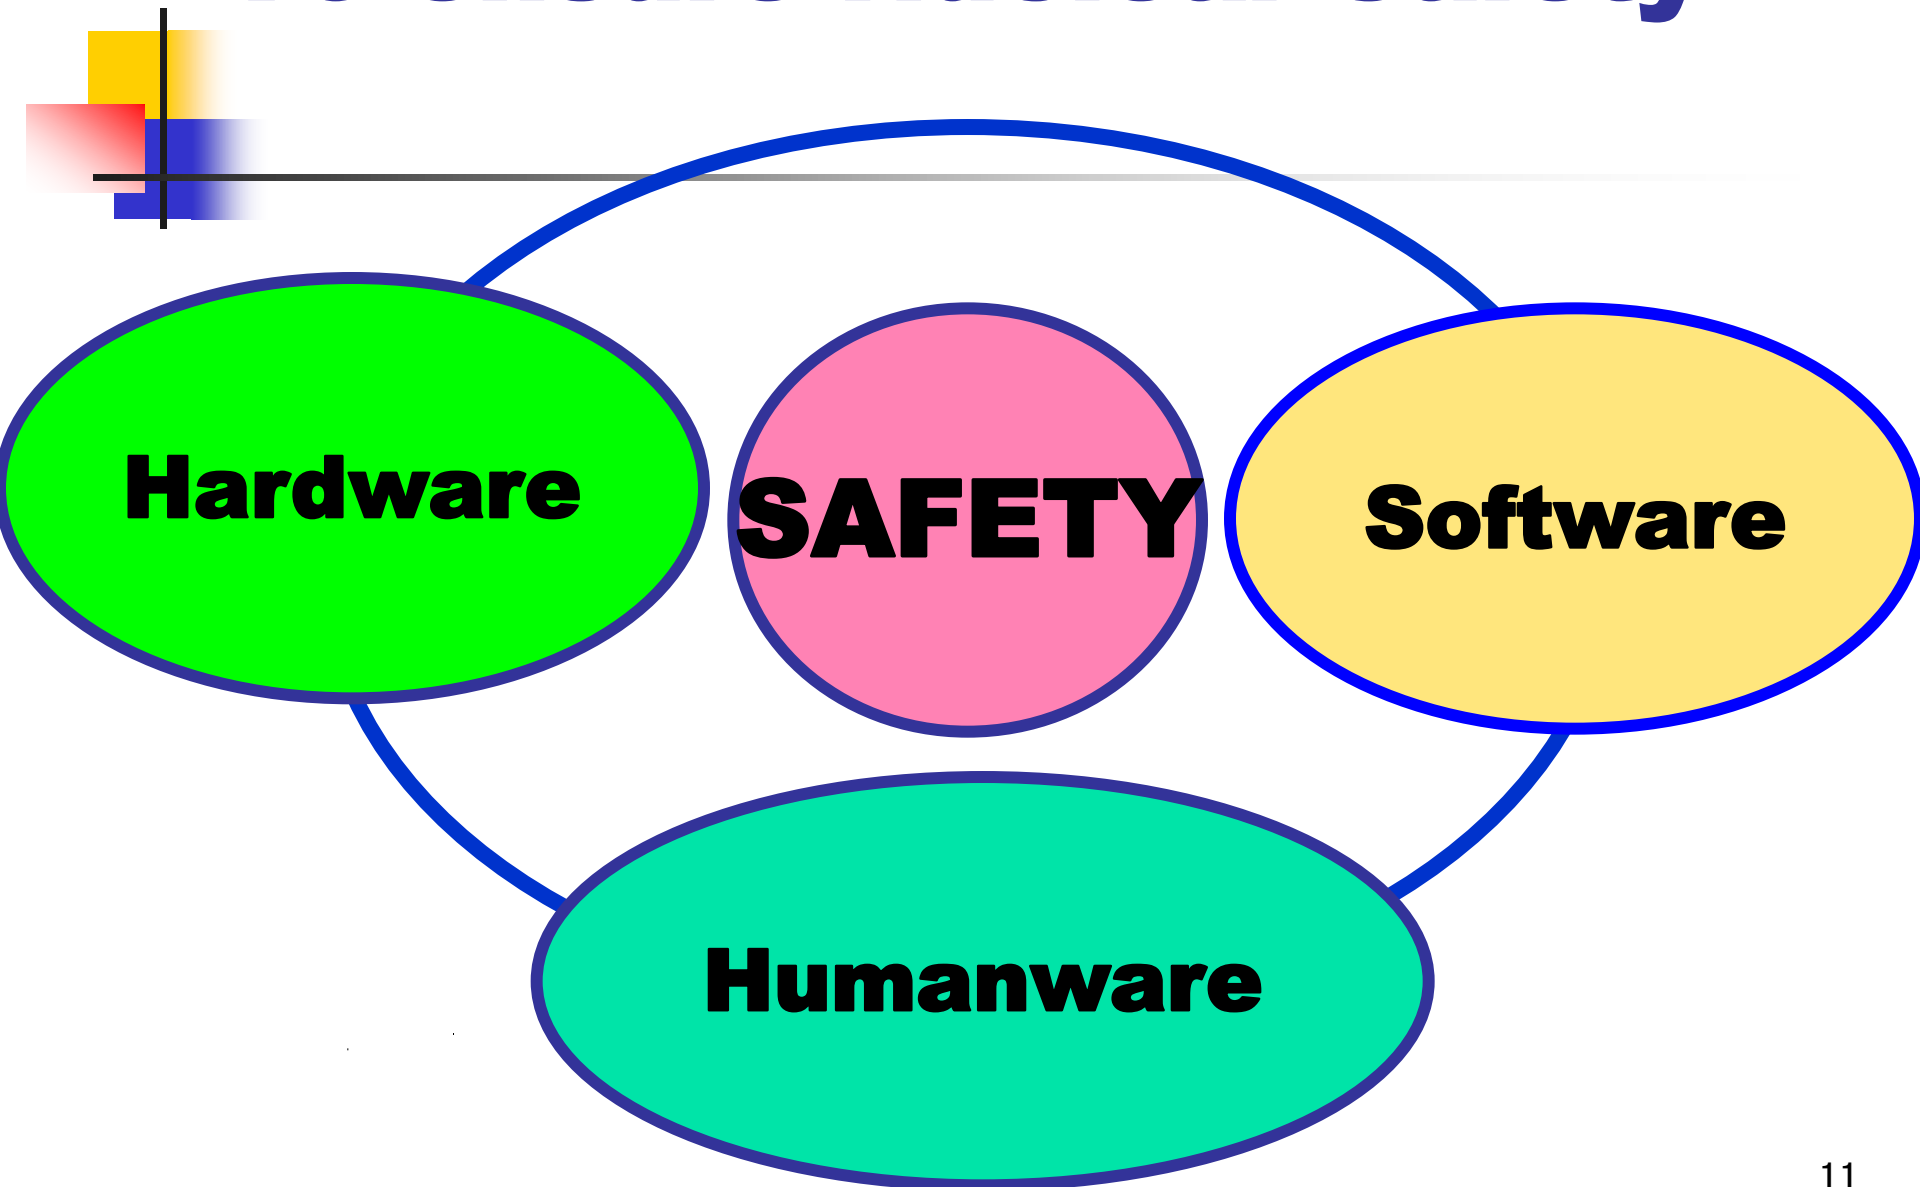

To ensure Nuclear Safety